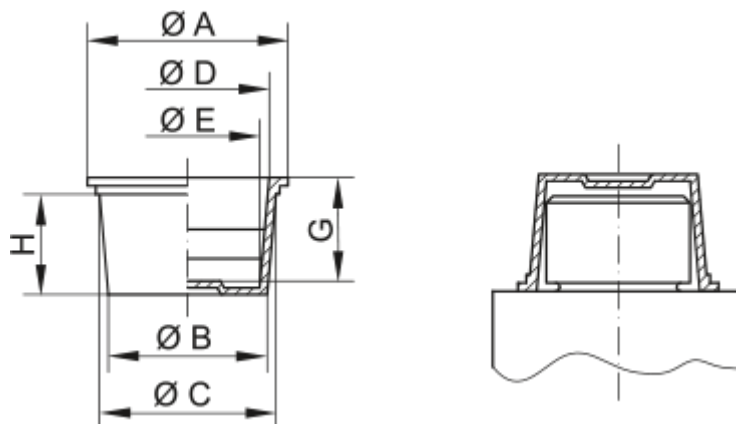

Article number: 59GPN610U39

Description: KLEE Universal plugs GPN 610 U - (\varnothing 58,4-62,8/ \varnothing 61,1-56,7)

Measures

A = 67

B = 58.4

C = 62.8

D = 61.1

E = 56.7